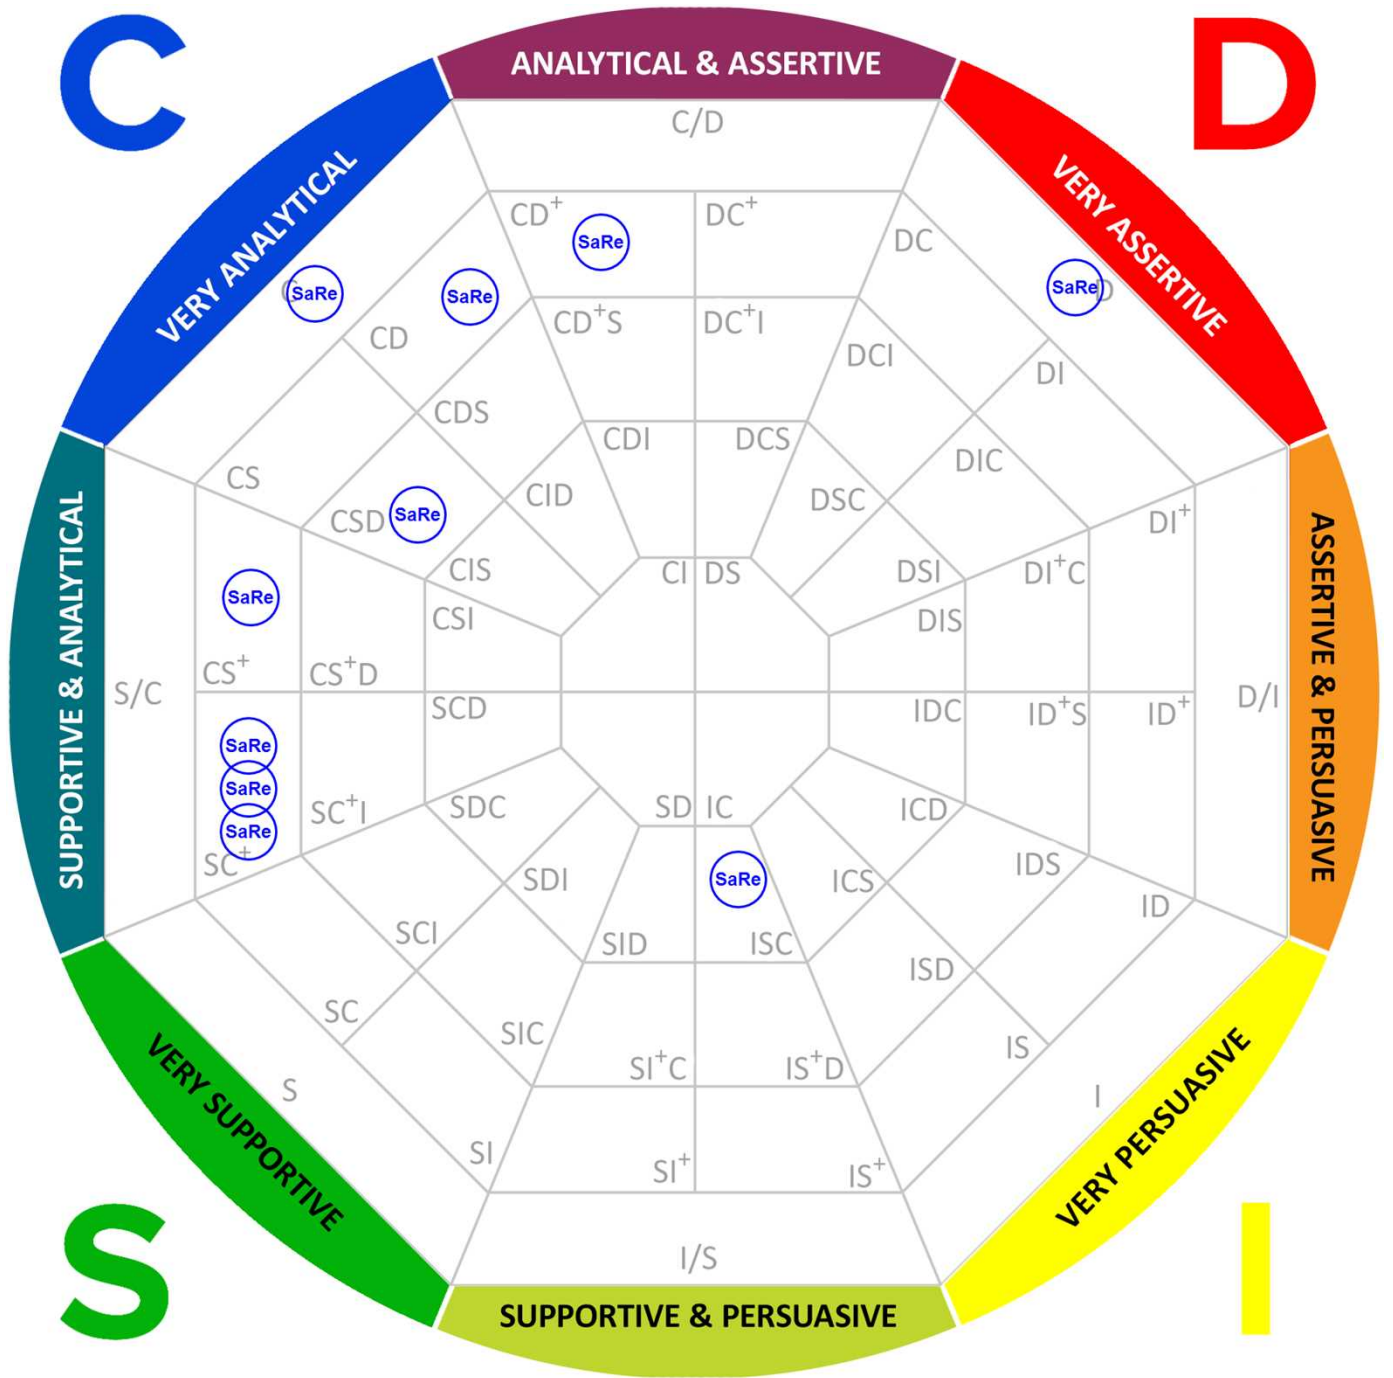

Behavioral Pattern View - Natural

Behavioral Pattern View - Adapted

Style Locater Index

Init.	Name	Natural Style	Adapted Style
SaRe	Sample Report	D	IC
SaRe	Sample Report	CS	ClS
SaRe	Sample Report	SC	SC
SaRe	Sample Report	lSc	lS
SaRe	Sample Report	C	lS
SaRe	Sample Report	CD	DlS
SaRe	Sample Report	SC	IC
SaRe	Sample Report	Csd	Cd
SaRe	Sample Report	SC	lSd
SaRe	Sample Report	Cd	lS