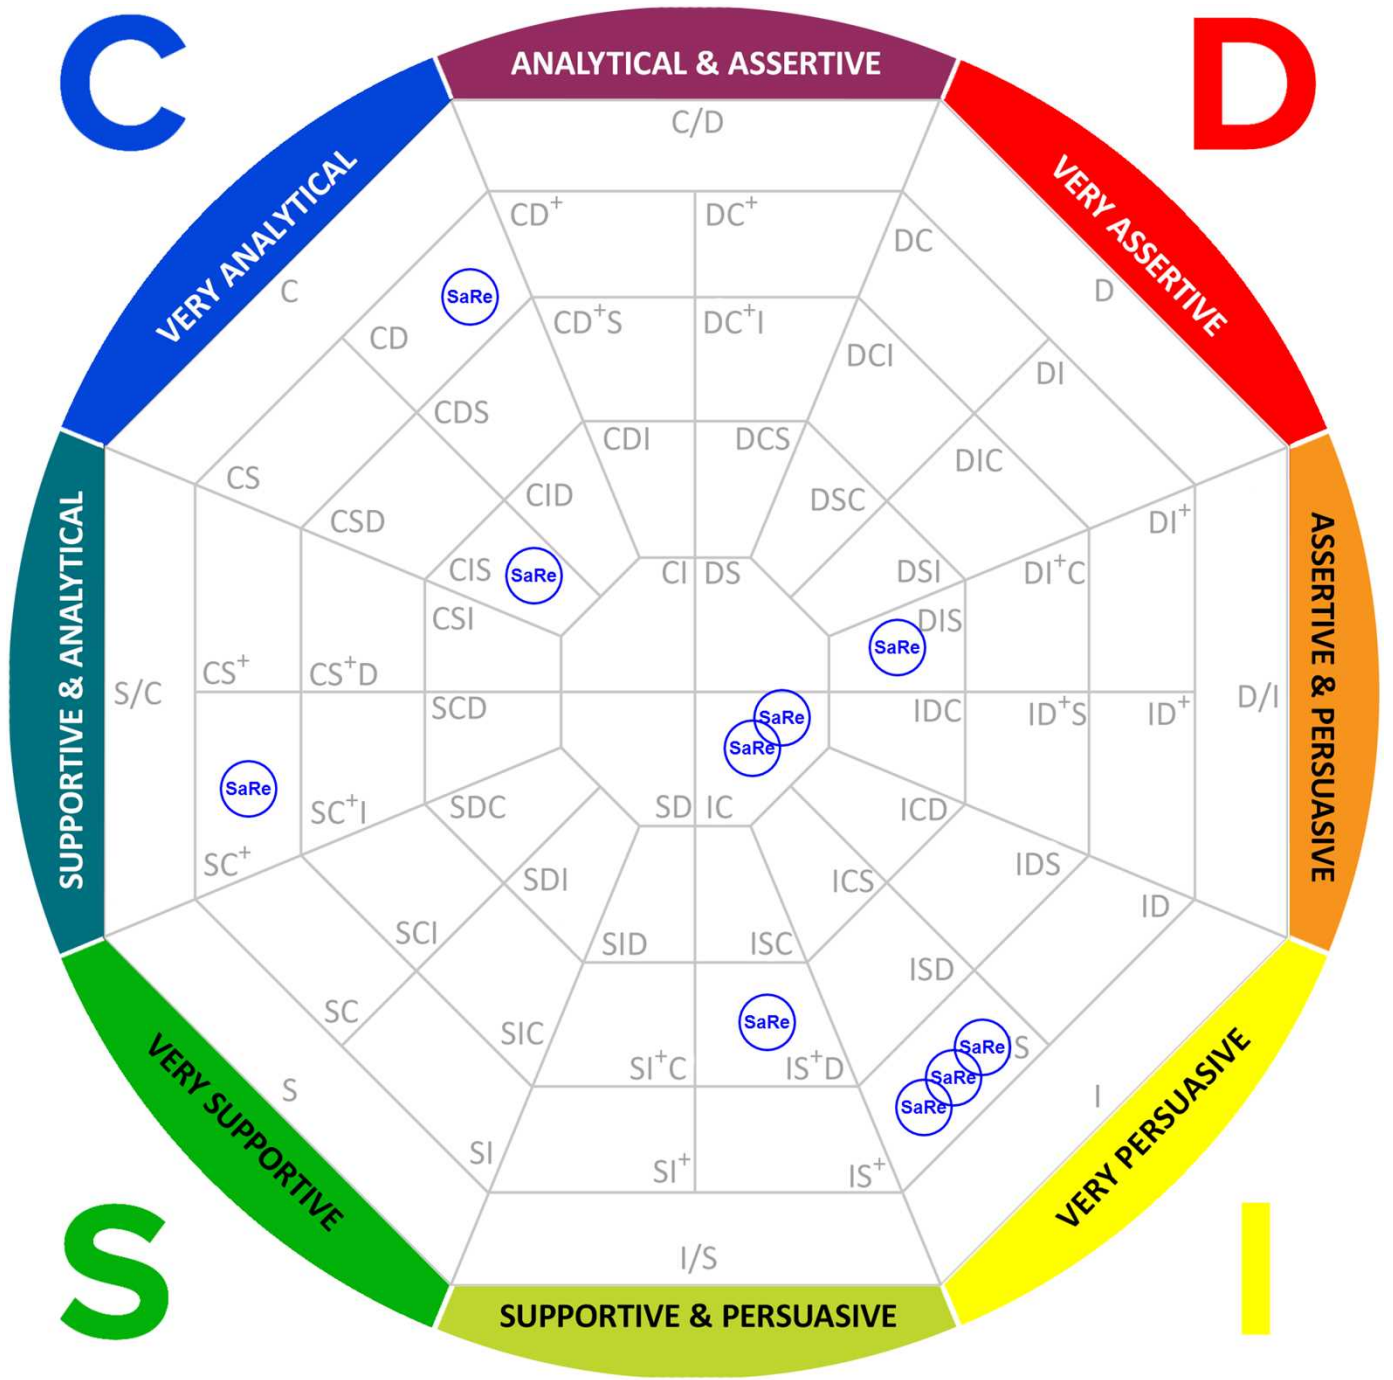

Behavioral Pattern View - Natural

Behavioral Pattern View - Adapted

Style Locater Index

Init.	Name	Natural Style	Adapted Style
SaRe	Sample Report	D	IC
SaRe	Sample Report	CS	ClS
SaRe	Sample Report	SC	SC
SaRe	Sample Report	lSc	lS
SaRe	Sample Report	C	lS
SaRe	Sample Report	CD	DlS
SaRe	Sample Report	SC	IC
SaRe	Sample Report	Csd	Cd
SaRe	Sample Report	SC	lSd
SaRe	Sample Report	Cd	lS