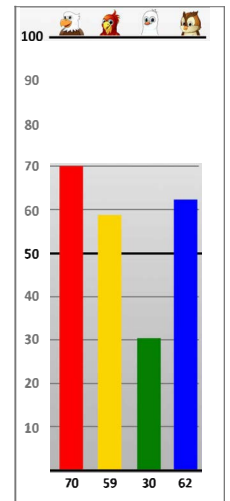

Child's Style

Gain immediate insights.

The Kids DISC assessment is an opportunity for children to learn more about themselves! Inside the report, kids, and the adults around them, will discover how special and unique they are. Each child's bird style is their superpower, and the Kids DISC assessment by Assessments 24x7 helps them be the best that they can be.